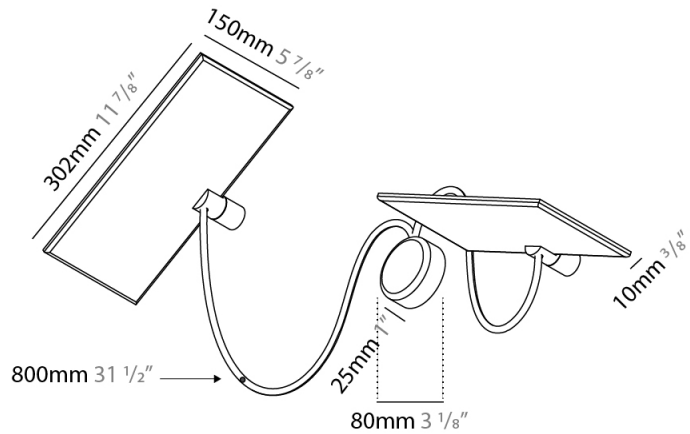

GENERAL

Series: GiuUp
 Subseries: GiuUp 2
 Brand: Icône
 Division: Design
 Mounting Type: Surface
 Mounting Location: Wall
 Subcategory: Ambient

PHYSICAL

Shape: Rectangle
 Length (mm): 302
 Length (in): 11 7/8
 Width (mm): 150
 Width (in): 5 7/8
 Light Distribution: Direct / Indirect
 Fixture Finish: WHI / BLK / DGY
 Fixture Material: Aluminum
 Cable Details: 800mm / 31 1/2" per panel

OPTICAL

RATINGS AND CERTIFICATIONS

Certified By: Certified for North American Standards
 IP rating: IP20

Ø108mm 4 1/4"

3 J-Box Cover Plate included

GIUUP 2 SURFACE

D43034-

PROJECT