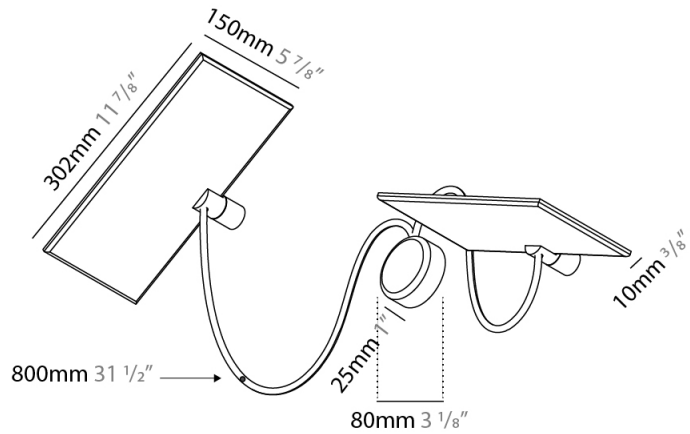

GENERAL

Series: GiuUp
 Subseries: GiuUp 2
 Brand: Icône
 Division: Design
 Mounting Type: Surface
 Mounting Location: Wall
 Subcategory: Ambient

PHYSICAL

Shape: Rectangle
 Length (mm): 302
 Length (in): 11 7/8
 Width (mm): 150
 Width (in): 5 7/8
 Light Distribution: Direct / Indirect
 Fixture Finish: WHI / BLK / DGY
 Fixture Material: Aluminum
 Cable Details: 800mm / 31 1/2" per panel

OPTICAL

RATINGS AND CERTIFICATIONS

Certified By: Certified for North American Standards
 IP rating: IP20

Ø108mm 4 1/4"

3 J-Box Cover Plate included

GIUUP 2 SURFACE

D43035-

PROJECT