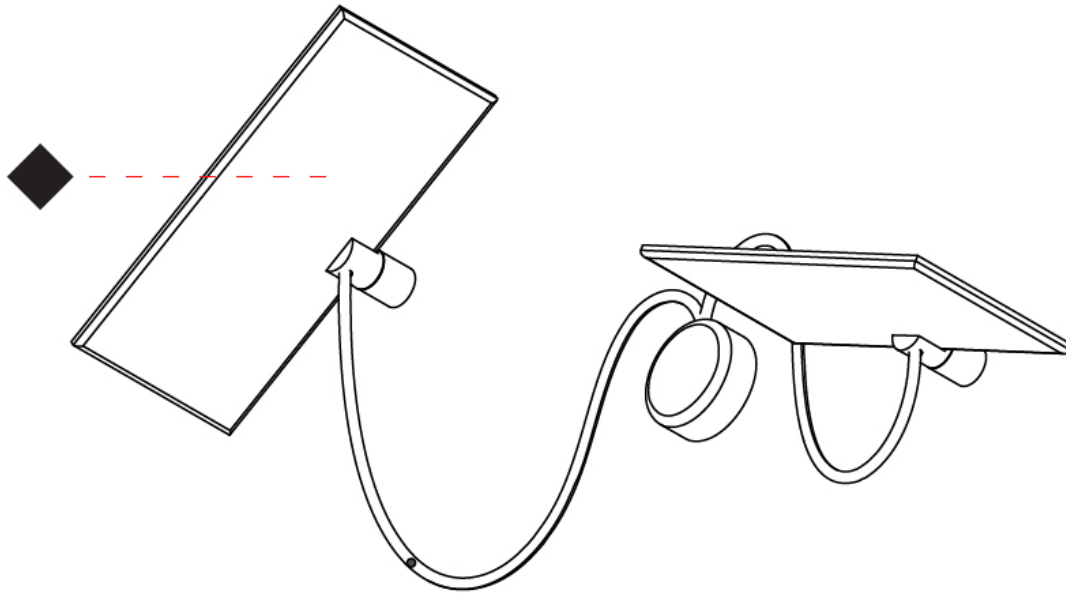

GIUUP 2 SURFACE

D43034-

PROJECT

TYPE

SPECIFIER

QUANTITY

DATE

D